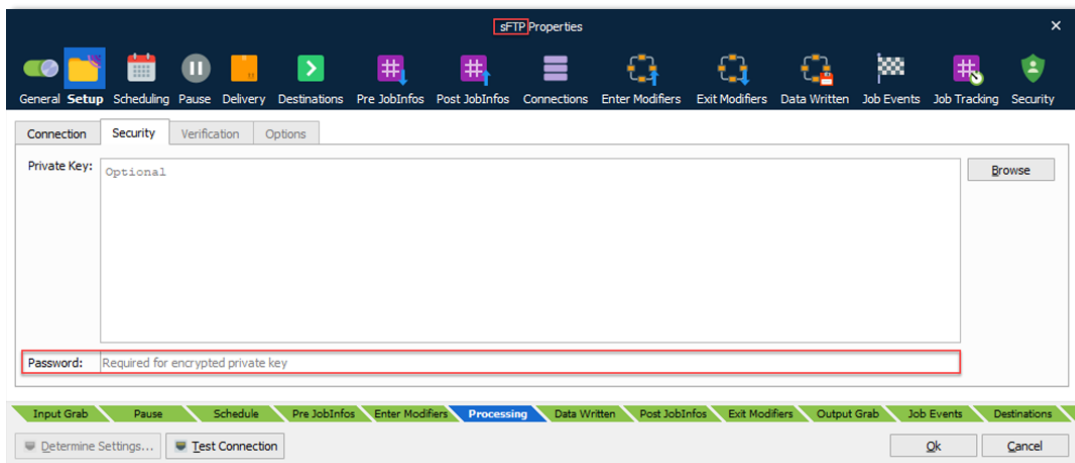

OCR Engine

Added a new property in the Statistics tab to activate (default) / de-activate statistics DB for OCR Engine.

Microsoft SQL LocalDB

To support backup of VM in Azure, the parameter AUTO_CLOSE is now set to OFF for the embedded Microsoft SQL LocalDB databases.

FTP Output

Added support for supplying Encrypted PrivateKey password for SFTP.

Internal Ref	External Ref	Area	Details	Details
229191	21048	Developer	An import could, in rare scenarios, overwrite existing object w/o notification	Fixed
224160	20662	Forms	PDFs formatted in A3 Landscape where PNG images were cut off at A4 margins	Fixed
234999	16049	Forms	PDF format documents with URL links included in a merged block of text	Fixed
231217	-	Forms	Linefeed before a merged block of Asian characters could cause characters to disappear	Fixed
237126	21641	HTTP	Changed error message to warning, on certificates not being marked for client auth; a certificate does not require a list of intended usages	Fixed