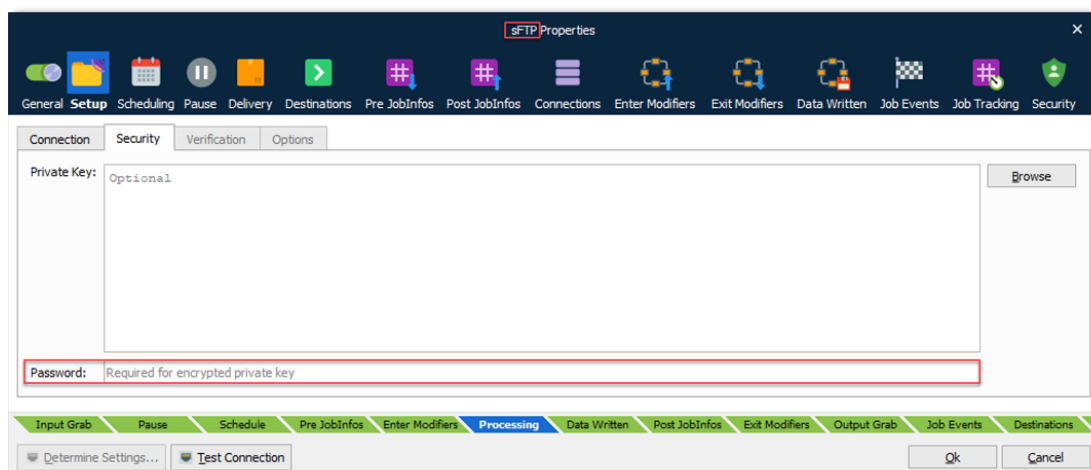

FTP Output

Added support for supplying Encrypted PrivateKey password for SFTP.

Internal Ref	External Ref	Area	Details	Details
229191	21048	Developer	An import could, in rare scenarios, overwrite existing object w/o notification	Fixed
224160	20662	Forms	PDFs formatted in A3 Landscape where PNG images were cut off at A4 margins	Fixed
234999	16049	Forms	PDF format documents with URL links included in a merged block of text	Fixed
231217	-	Forms	Linefeed before a merged block of Asian characters could cause characters to disappear	Fixed
237126	21641	HTTP	Changed error message to warning, on certificates not being marked for client auth; a certificate does not require a list of intended usages	Fixed
235379	21540	OCR	Multiple Supplier Lists files, added to multiple OCR Engines, incorrectly loaded the contents added to the first loaded OCR Engine	Fixed
222624	-	Outlook Mail	Images set to attached in HTML forms was not visible in all mail clients	Fixed
252060	21706	SharePoint	Error parsing result when SharePoint INSERT Command fails, causing Output Port to not fail Job	Fixed
234861	-	OCR	Embedded Dictionary database was not compatible with Microsoft SQL LocalDB 2017	Fixed

Related Content

- [Lasernet Version 9.13 exe](#)
- [Lasernet 9.13](#)
- [Lasernet Version 9.13 Released!](#)