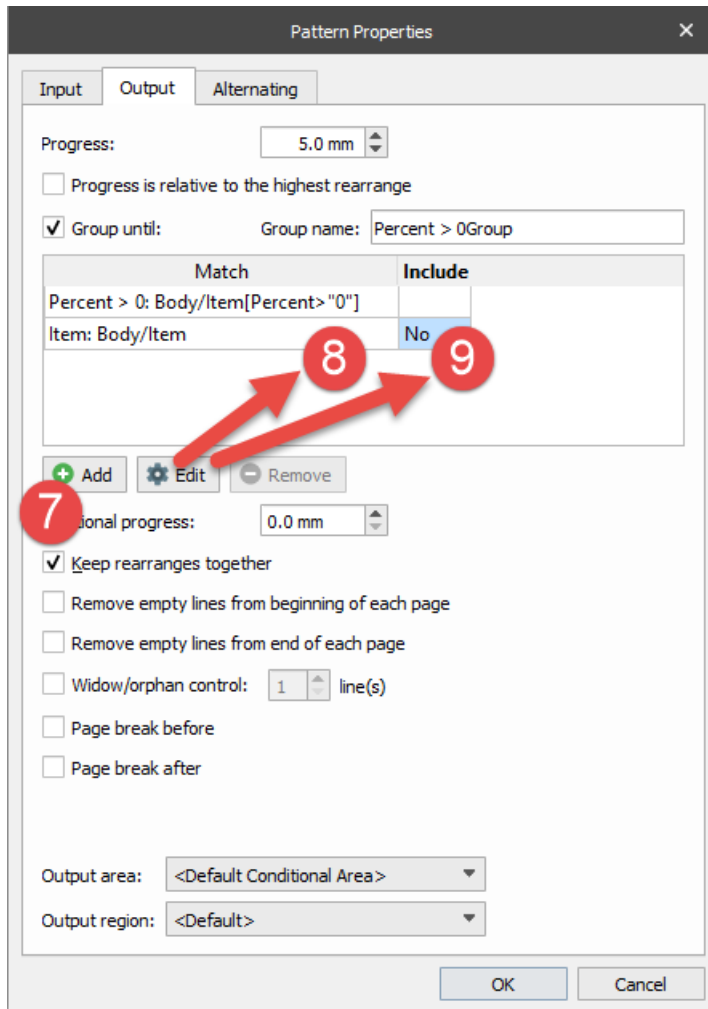

1. On the Menu bar, click **Sheet**, and then click **Patterns And Rearranges**. The **Pattern and Rearranges** dialog opens.

2. Select the **Percent > 0** pattern in the list.
3. Click the **Edit** button to open the **Pattern properties** dialog.
4. Select the **Output** tab.
5. Select the **Group until** check box to create a group.
6. Select the **Keep rearranges together** check box.

7. On the **Pattern properties** dialog, click the **Add** button to add a new match item.

- Click the **Edit** button, and then select the **Item:Body/Item** pattern from the drop-down list.
- Using the mouse, click the **Include** option for the selected item, and then click the **Edit** button to change value to **No**.
- Click **Ok** to save changes.