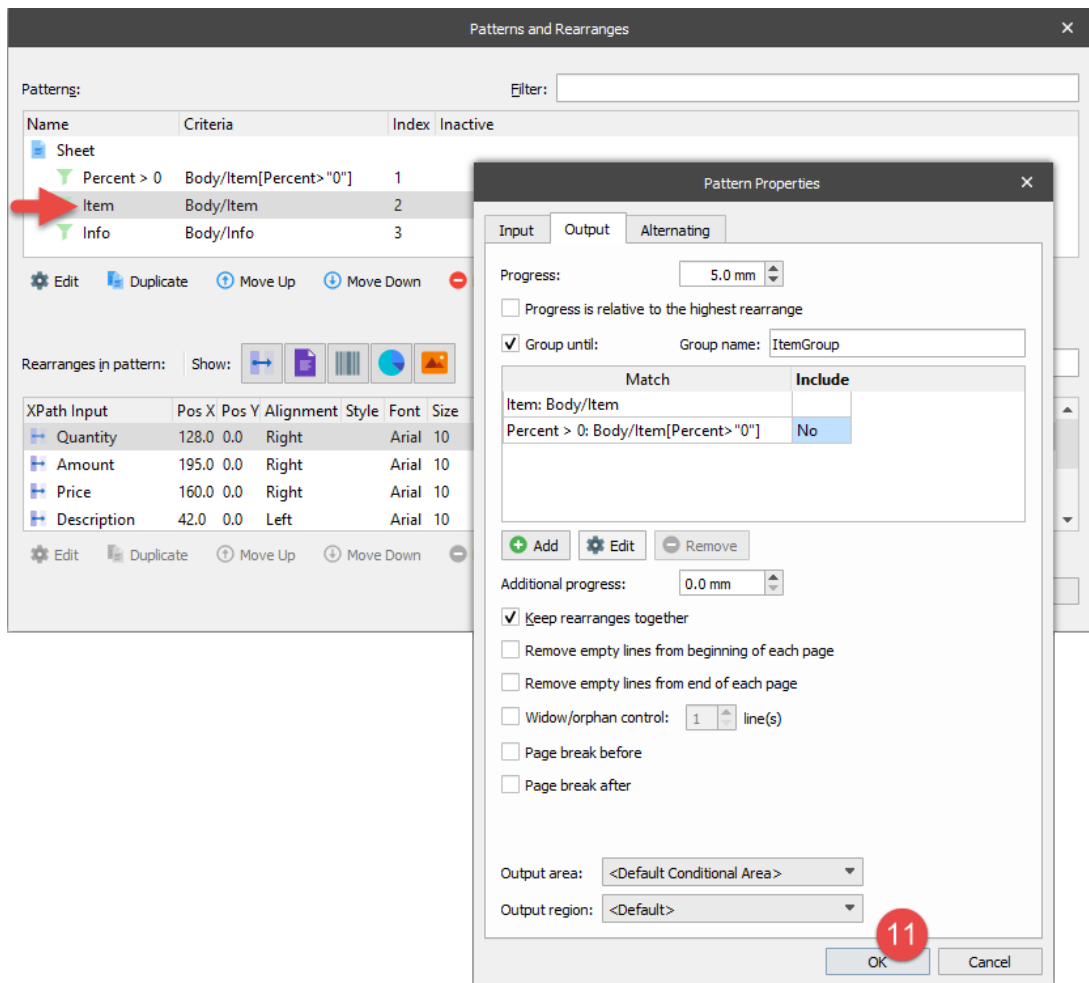

The pattern instances belonging to different patterns are now protected from unnecessary page breaks and kept on the same page. Click page tabs and switch between **First Page** and...