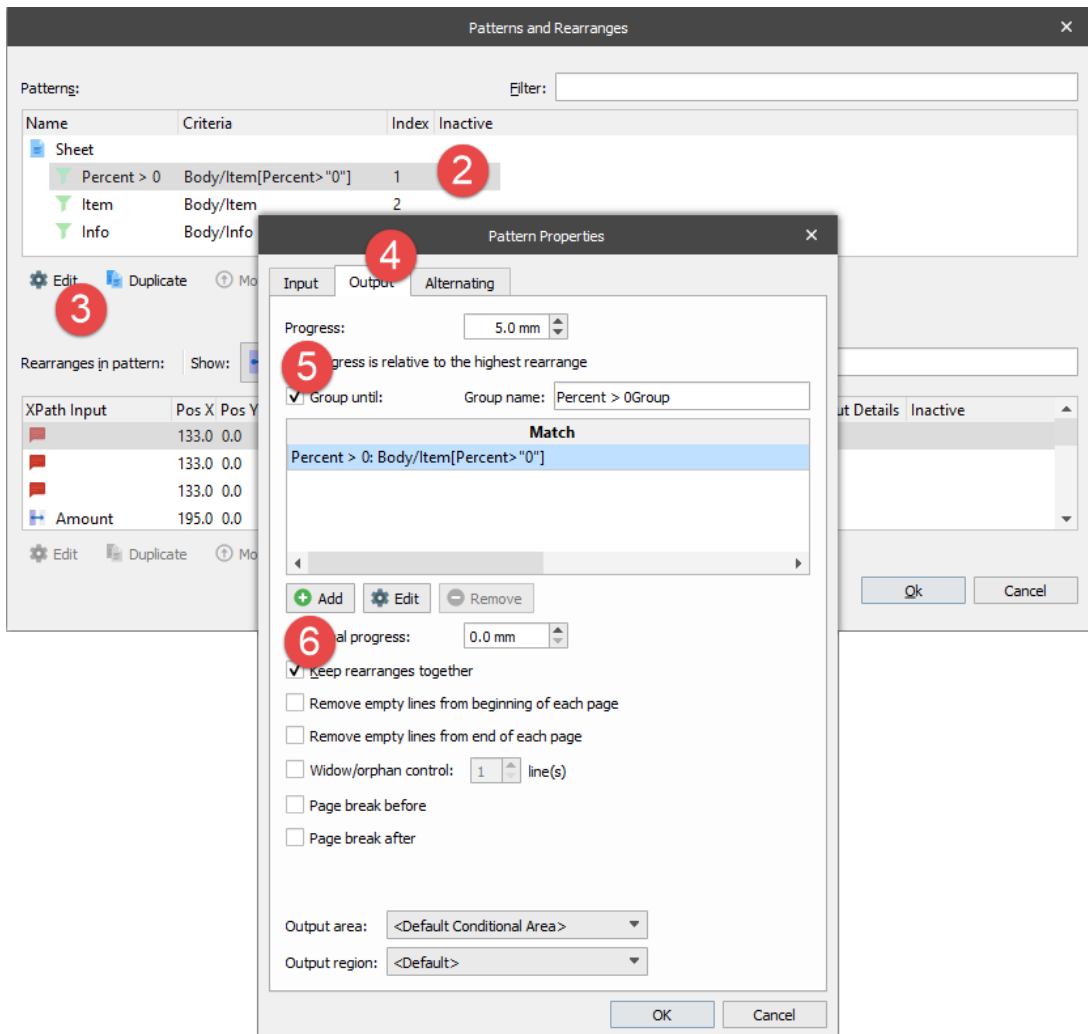

Lasernet by Formpipe

Exercise

Download and import the attached configuration called **17. Patterns (Grouping)** in **Lasernet Developer 9**. Afterwards, go to the **Forms** section and open the **Sample** form.

1. On the Menu bar, click **Sheet**, and then click **Patterns And Rearranges**. The **Pattern and Rearranges** dialog opens.

2. Select the **Percent > 0** pattern in the list.
3. Click the **Edit** button to open the **Pattern properties** dialog.
4. Select the **Output** tab.
5. Select the **Group until** check box to create a group.
6. Select the **Keep rearranges together** check box.

7. On the **Pattern properties** dialog, click the **Add** button to add a new match item.

- Click the **Edit** button, and then select the **Item:Body/Item** pattern from the drop-down list.
- Using the mouse, click the **Include** option for the selected item, and then click the **Edit** button to change value to **No**.
- Click **Ok** to save changes.