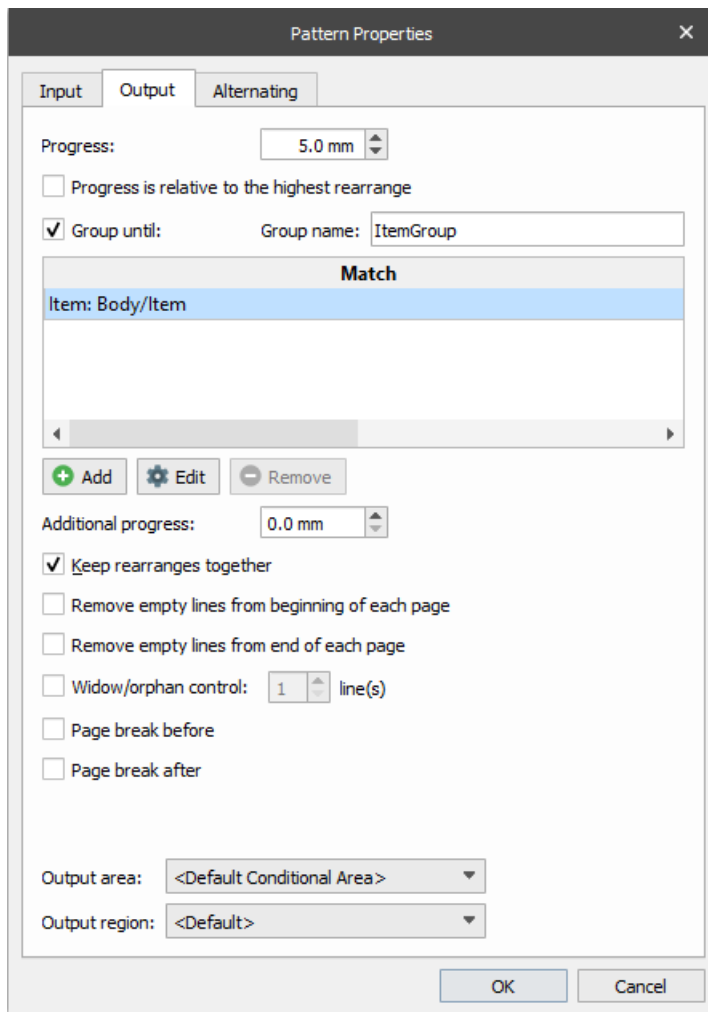

Patterns (Grouping)

Alex Pearce - 2024-03-18 - Comments (0) - Lasetnet Form Editor 9 - Designing Forms

Lasetnet

You can keep pattern instances belonging to the different patterns at the same page. By using the **Group until** setting, you can create a group starting at every instance of the current pattern and ending with any pattern available in the list (similar to the OR expression). This setting is related to the **Keep rearranges together** setting (see below): if you select the **Keep Rearranges together** check box for the starting group instance, Lasetnet does not add implicit page breaks until the ending group instance. Once you have selected the check box, a grid containing patterns and command buttons to manipulate those patterns appear. By default, the current pattern is listed here.