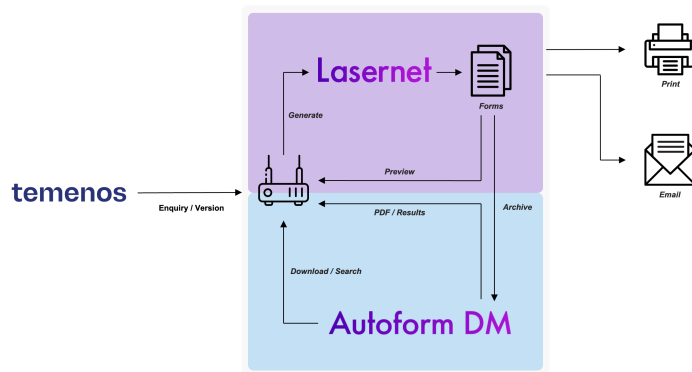

Temenos Interfaces Infrastructure Flow Diagram

Alex Clemons - 2024-08-02 - Comments (0) - Temenos FAQs

temenos

The flow diagram below outlines how the Temenos Interfaces Infrastructure uses Transact to pass data to and from Lasernet and Autoform DM:

Temenos Interfaces Infrastructure

Click [here](#) to watch a video that explains how Transact passes data to and from Lasetnet and Autoform DM.